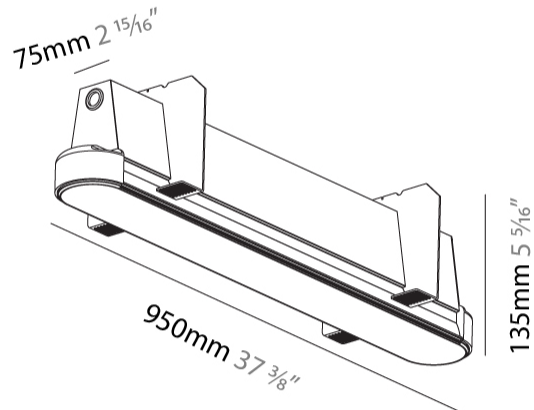

PHYSICAL

Shape: Oblong
Length (mm): 950
Length (in): 37 ³/₈
Width (mm): 75
Width (in): 2 ¹⁵/₁₆
Height (mm): 135
Height (in): 5 ⁵/₁₆
Ceiling Thickness (mm): 10 / 12.5 / 15
Ceiling Thickness (in): 3/8 or 1/2 or 9/16
Min. Recessing Depth (mm): 170
Min. Recessing Depth (in): 6 ¹¹/₁₆
Light Distribution: Direct
Weight (kg): 4.115
Weight (lbs): 9.1
Installation Requirement: Ceiling Thickness: 10mm / 12mm / 15mm
Diffuser: PMMA - Opal
Fixture Finish: SSR / BKV / CWI / CRY / HAB / UFT / ITA / RUA / FTG / MYG / LOD / PUS / FRO / FUP / KIA / POP / BLS / SPG / MEY / GOH / GUM / CHC / COM / ABZ / JAG / OBR / MOS / ROR
Fixture Material: Aluminum
Cut-out Measurements: 968mm / 38 1/8" x 92mm / 3 5/8"
Upon Request: Unique Sizes Unique Ceiling Thickness

ELECTRICAL

Lamp Type: LED (Zhaga Standard)
Input Wattage (W): 15.2
Total Output Wattage (W): 12 / 11.1 (3500K)
Dimming: 0-10V Dimming / Phase Dimming (120Vac Only)
Driver Included: Yes
Driver Location: Integrated
Driver Type: Constant Current - 120 / 277Vac
Driver Class: Class 2
Input Voltage (V): 120 - 277
Constant Current (MA): 350 / 375 (3500K)

LED

Color Temperature (°K): 3000 / 3500 / 4000
Max. Delivered Lumen (lm): 1030 / 1058 / 1080
CRI: >90 CRI
Lamp Life (hrs): 50000
Upon Request: Special Color Temperature RGB-W Tunable White CRI (no minimum qty) price increase + longer lead time

OPTICAL

RATINGS AND CERTIFICATIONS

Certified By: Certified for North American Standards
IP rating: IP20